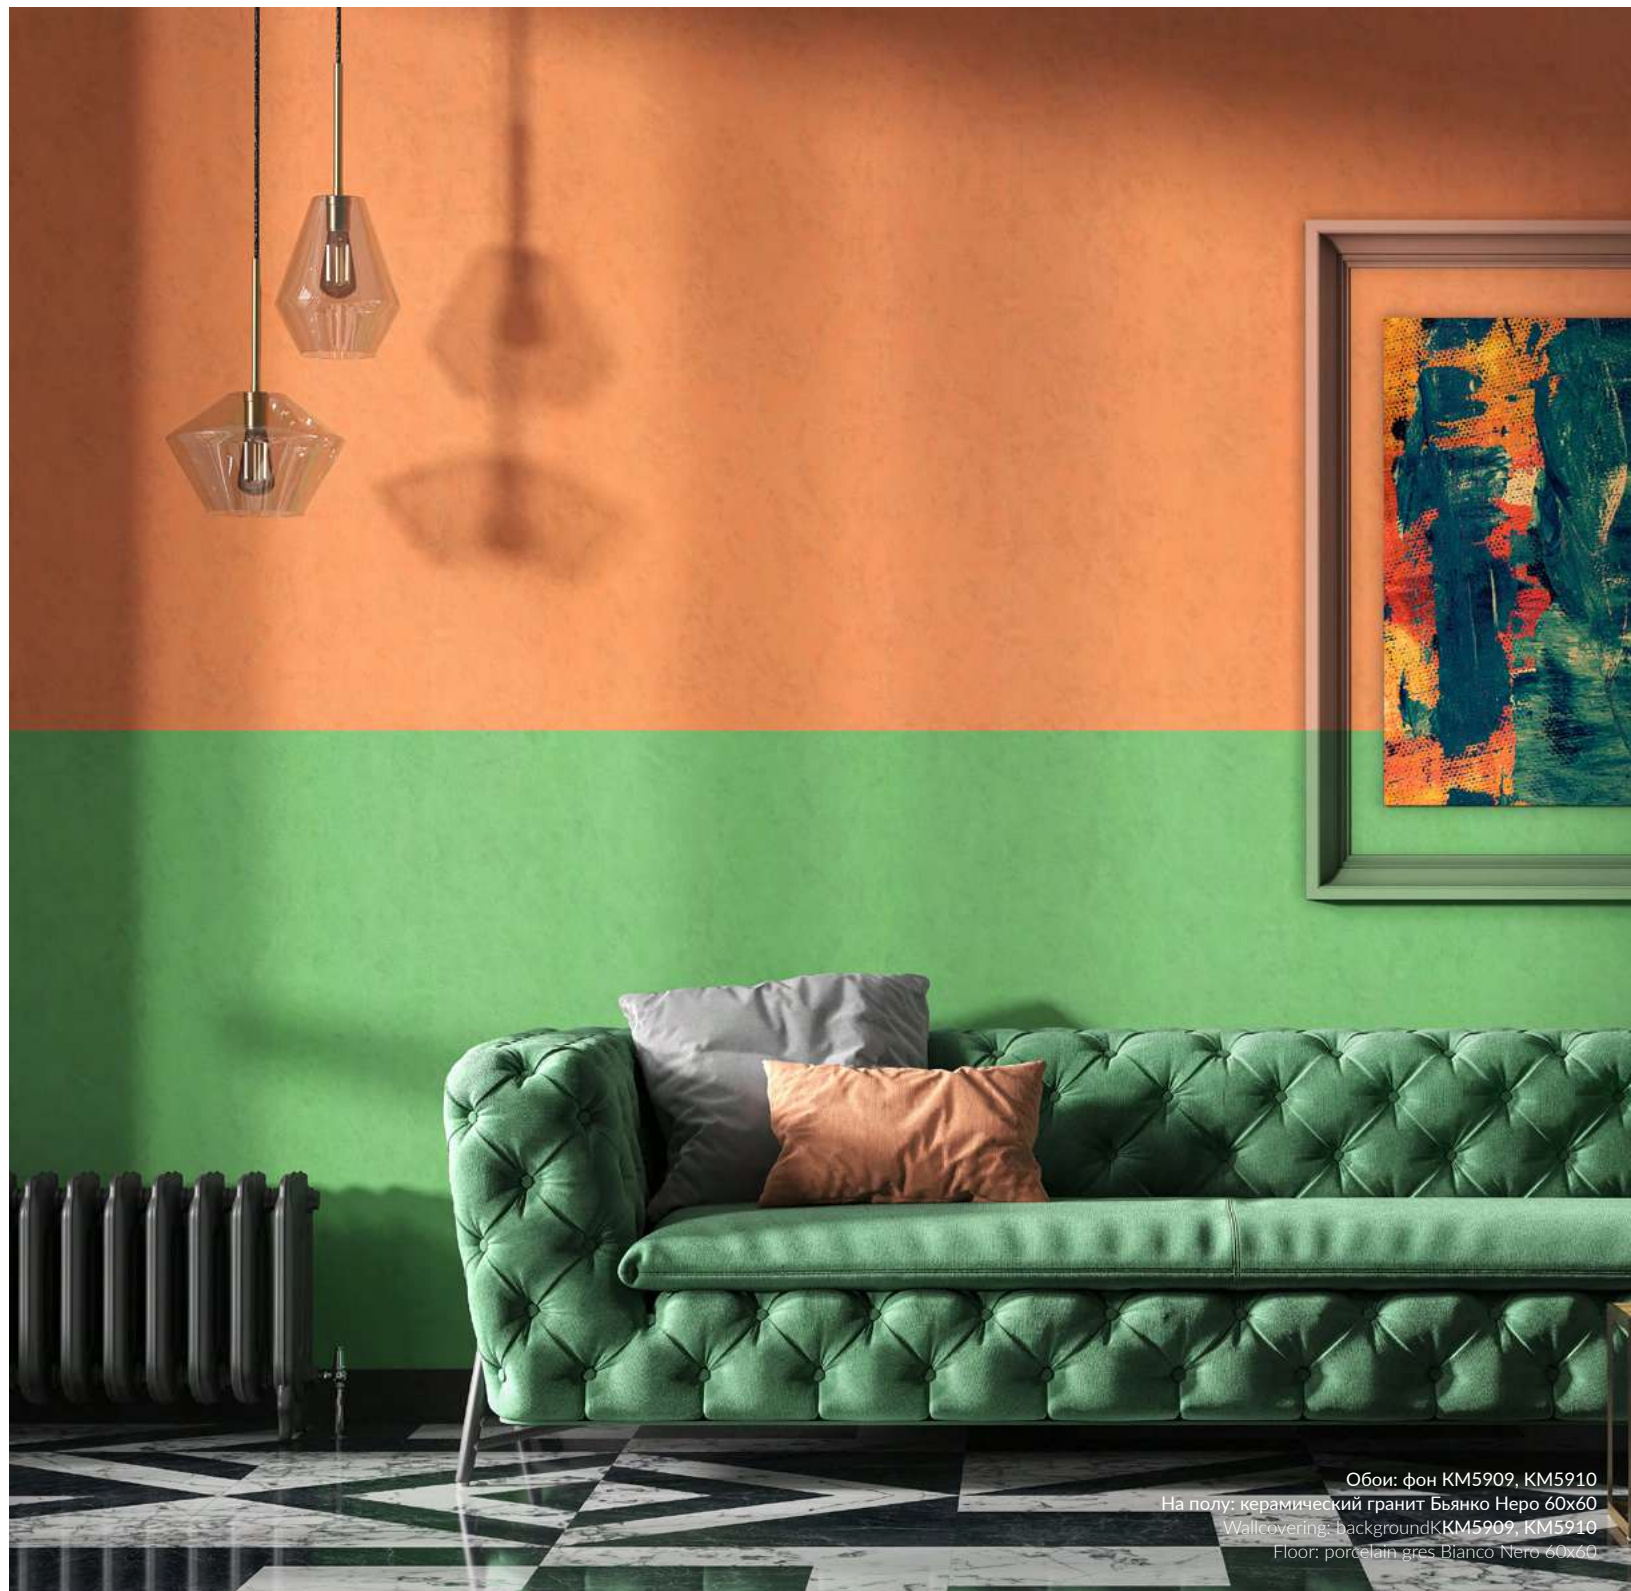

Обои: фон KM5909, KM5910
На полу: керамический гранит Бьянко Неро 60x60
Wallcovering: background KM5909, KM5910
Floor: porcelain gres Bianco Nero 60x60